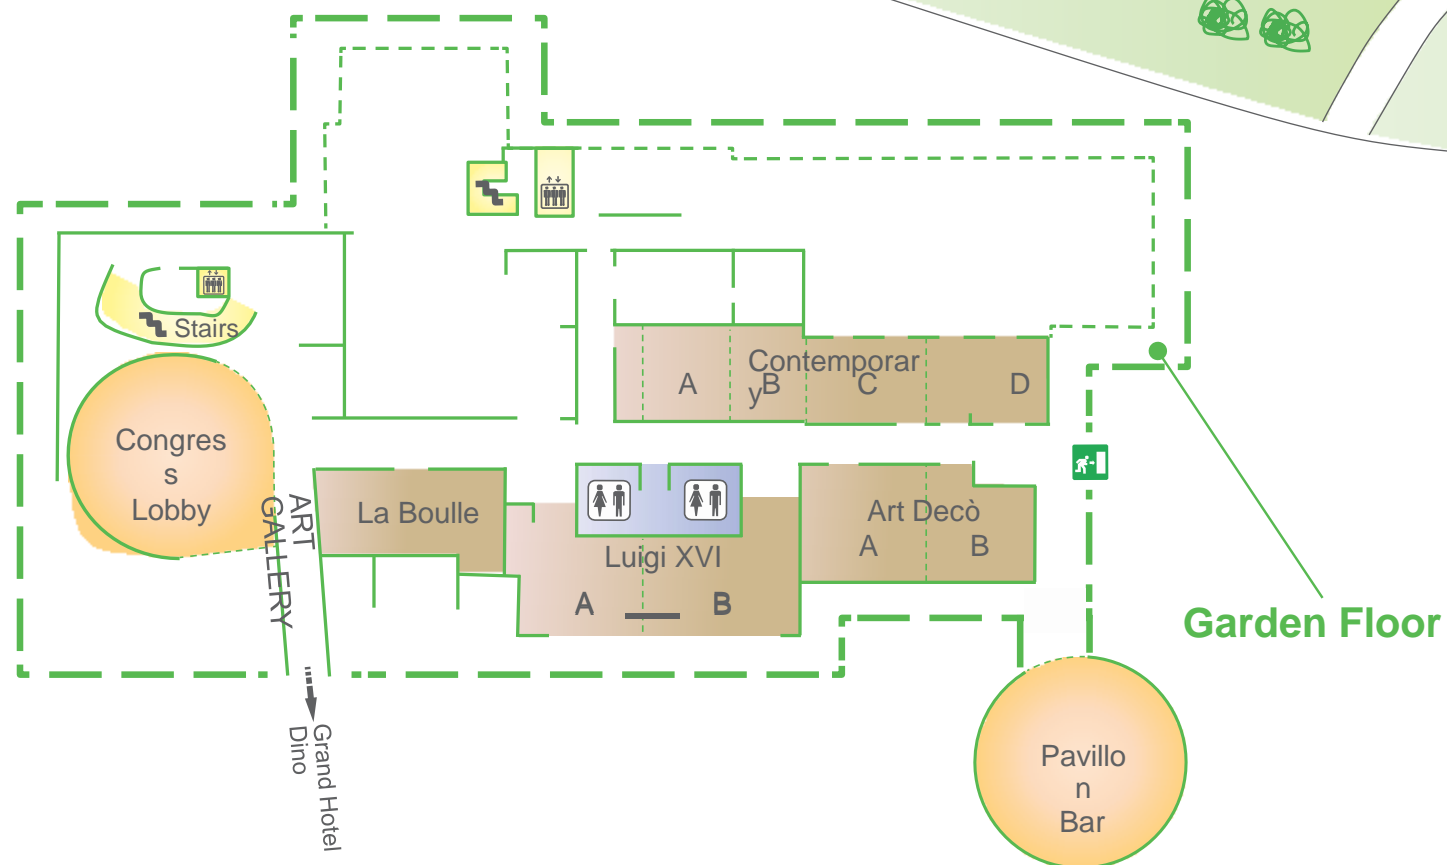

Hotel Simplon

HOTE SIMPLO

www.zaccherahotels.com

	GREEN ROOM	RESTAURANT	REST. TERRACE	BAR TERRACE	BAR PAVILLON	BELVEDERE PAVILLON	WINTER GARDEN
Mq	66	525	86.5	117	160	190	112
Size	12.0x5.50x3.20h	21.90x24	21.90x3.95	18x6.50	13x1	16x1	13.45x8.75x3.50h
Way in room	1.20x2.25h				3	3	
Kw	5	50	50	50	50	50	50
Theatre							
School							
U-Shape							
Board Room	20						
Cabaret							
Cocktail	50	350		100	150	180	120
Gala		300	100		100	120	80
Buffet		250	120		80	100	80

ZACCHERA HOTELS
LAGO MAGGIORE - ITALY
conference@zaccherahotels.com
tel. +39 0323 913 990

	LA BOULLE	LUIGI XVI	LUIGI XVI A	LUIGI XVI B	ART DECO (A+B)	ART DECO A	ART DECO B	CONTEMPORARY	CONTEMPORARY	CONTEMPORARY	CONTEMPORARY	CONTEMPORARY	CONTEMPORARY	CONTEMPORARY	CONGRESS LOBBY
Mq	65	130	62	68	107	52	55	156	65	89	39	32	46	46	230
Size	13.0x5.0x2.8h	20x6.50x3.15h	9.50x6.50x3.15h	10.50x6.50x3.15h	16.5x6.5x3.30h	8x6.5x3.30h	8.5x6.5x3.30h	28.50x5.5x3.80h	12.5x5.25x3.80h	17x5.5x3.80h	6.25x6.25x3.80h	6.25x5.25x3.80h	8.50x5.50x3.80h	8.5x5.50x3.80h	15x15x3.20h
Way in room	2.19x2.40h	2.45x2.40h	2.45x2.40h	2.45x2.40h	2.22x2.40h	2.22x2.40h	2.01x2.40h	2.45x2.40h	2.45x2.40h	2.01x2.40h	2.19x2.40h	2.45x2.40h	2.01x2.40h	2.01x2.40h	
Kw	50	50	50	50	50	50	50	50	50	50	50	50	50	50	50
Theatre		120	50	55	85	35	40	120	45	80	24	24	35	30	
School		64	28	32	60	20	20	70	24	40	16	16	28	24	
U-Shape		40	20	25	35	15	15		25	40	15	12	18	18	
Board Room	18	36	20	20	30	18	18		22	36	12	10	16	16	
Cabaret		48	24	24	40	16	16	40	24	36	16	14	20	12	
Cocktail	50	100	50	50	100	30	30	120	50	60	25	25	30	30	150