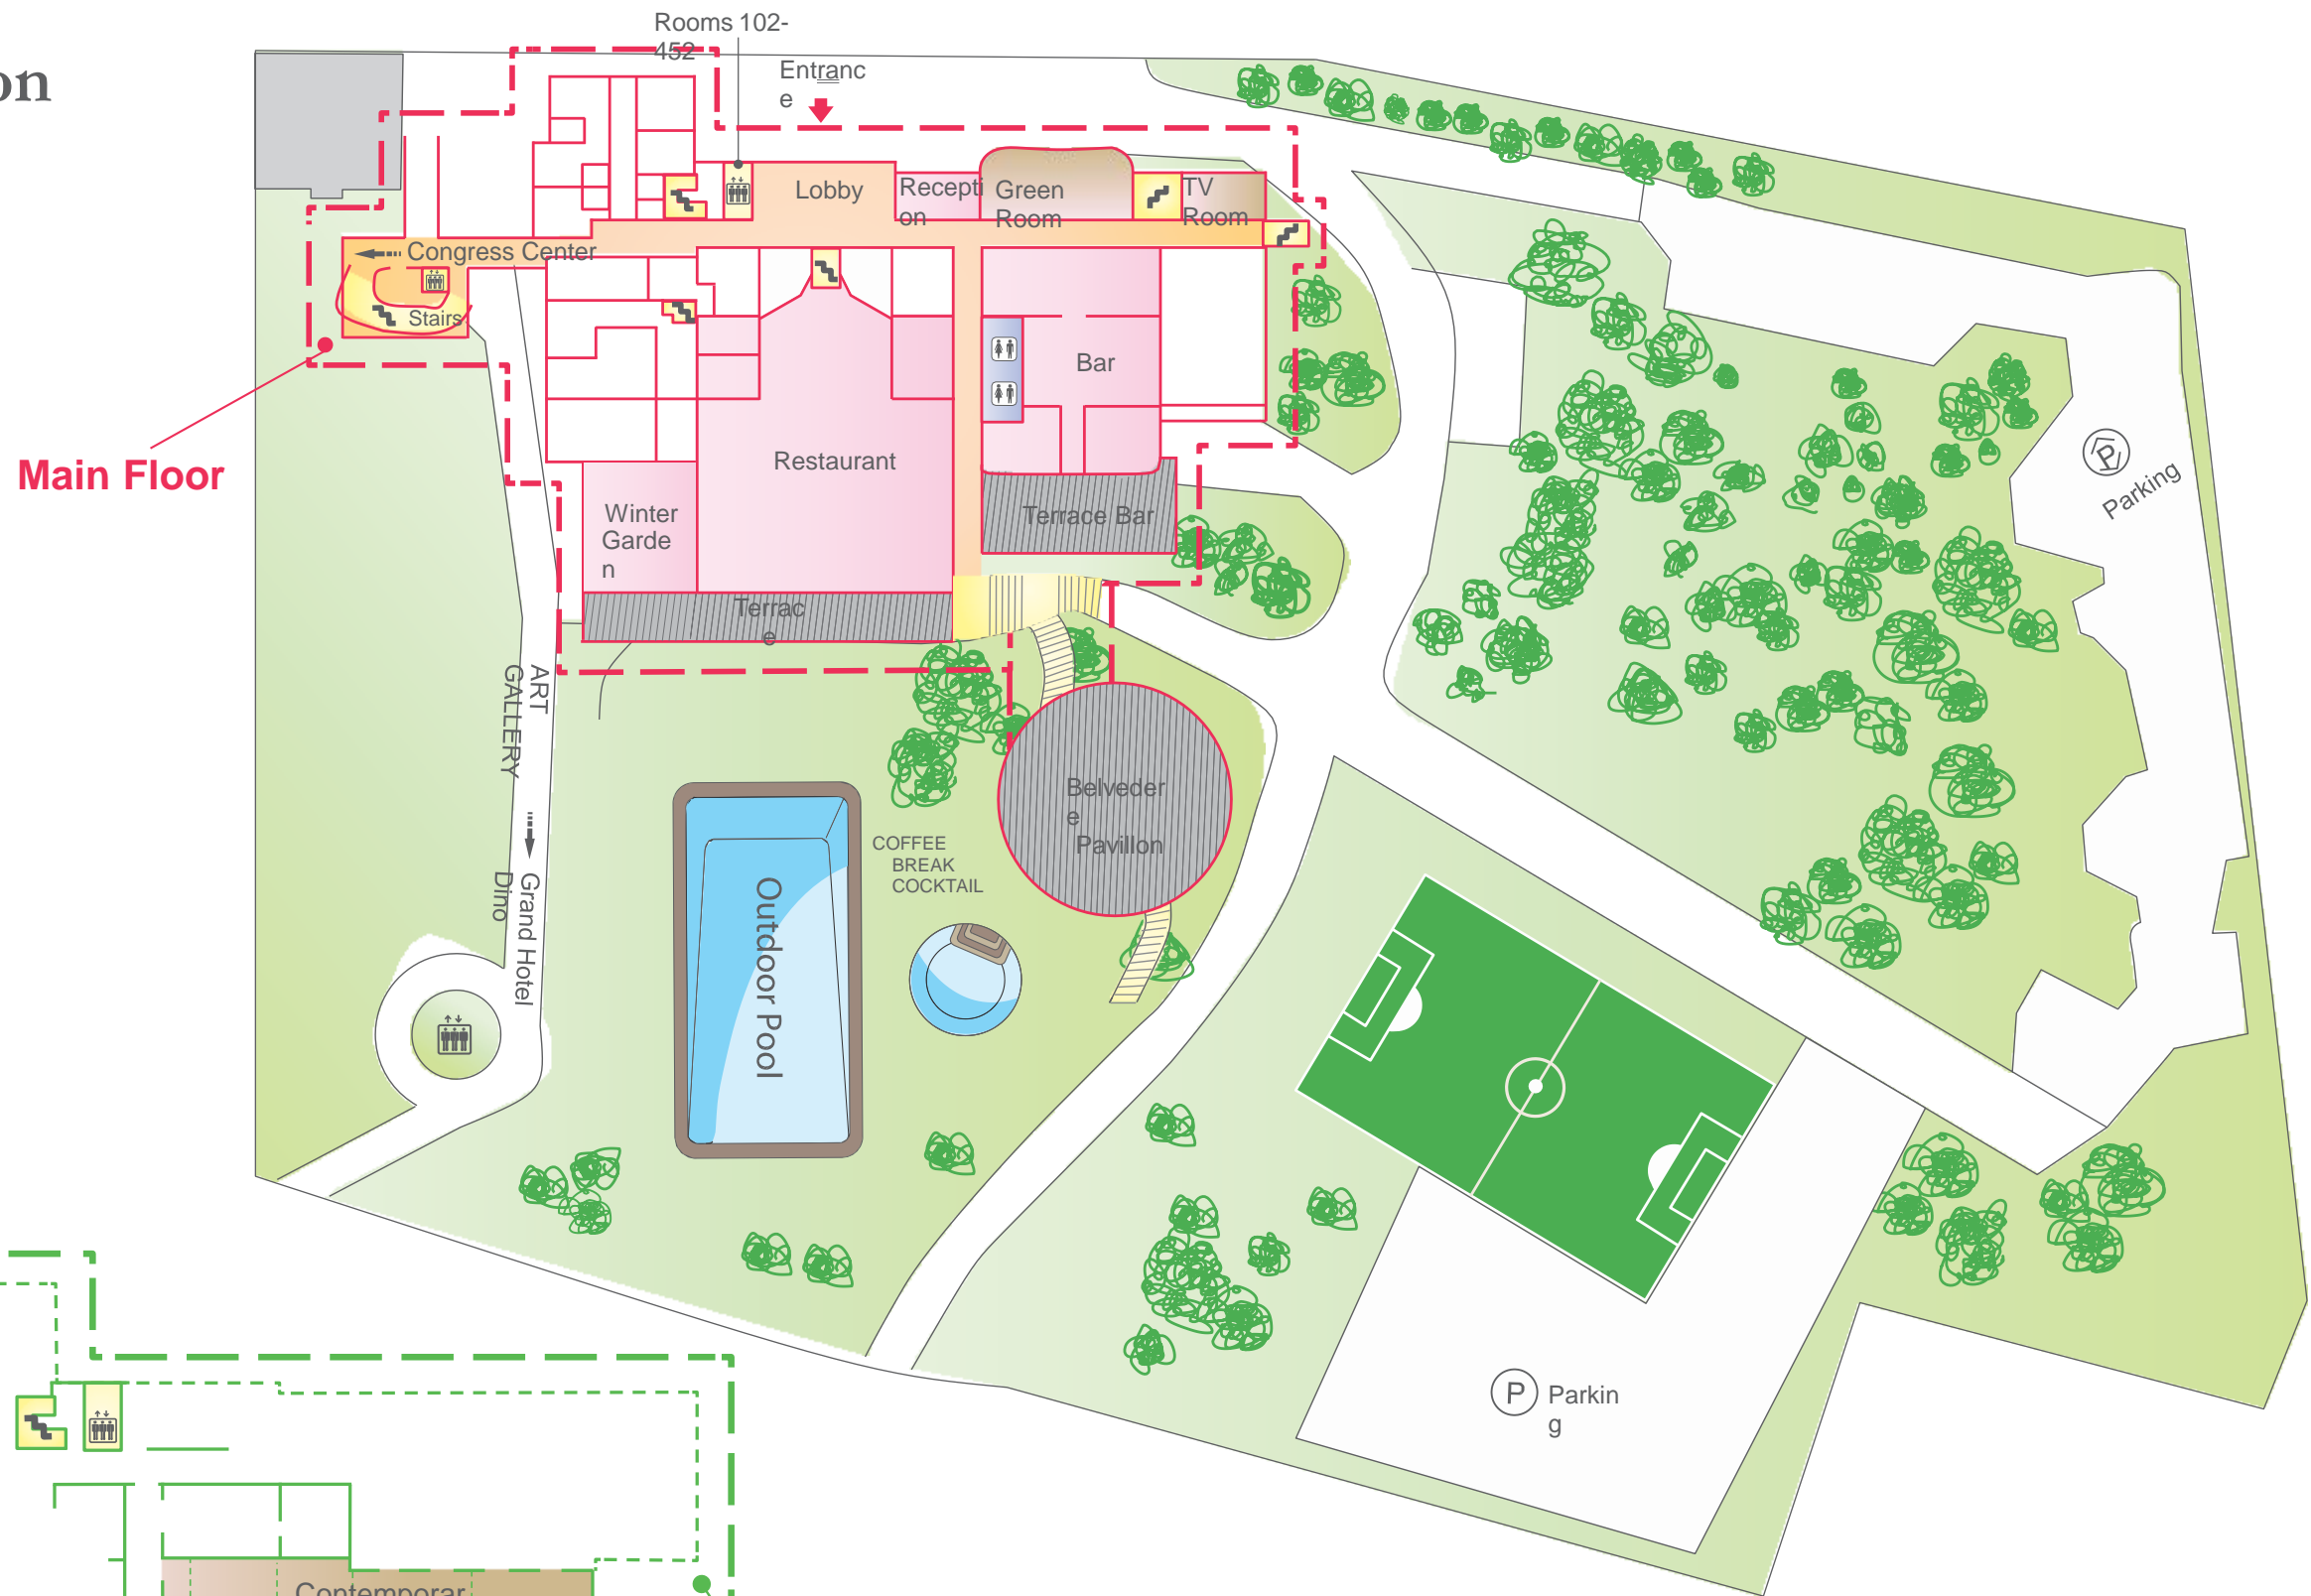

Hotel Simplon

HOTE SIMPLO

www.zaccherahotels.com

	GREEN ROOM	RESTAURANT	REST. TERRACE	BAR TERRACE	BAR PAVILLON	BELVEDERE PAVILLON	WINTER GARDEN
Mq	66	525	86.5	117	160	190	112
Size	12.0x5.50x3.20h	21.90x24	21.90x3.95	18x6.50	13x1	16x1	13.45x8.75x3.50h
Way in room	1.20x2.25h				3	3	
Kw	5	50	50	50	50	50	50
Theatre							
School							
U-Shape							
Board Room	20						
Cabaret							
Cocktail	50	350		100	150	180	120
Gala		300	100		100	120	80
Buffet		250	120		80	100	80

ZACCHERA HOTELS
LAGO MAGGIORE - ITALY
conference@zaccherahotels.com
tel. +39 0323 913 990

	LA BOULLE	LUIGI XVI	LUIGI XVI A	LUIGI XVI B	ART DECO (A+B)	ART DECO A	ART DECO B	CONTEMPORARY	CONTEMPORARY	CONTEMPORARY	CONTEMPORARY	CONTEMPORARY	CONTEMPORARY	CONTEMPORARY	CONGRESS LOBBY
Mq	65	130	62	68	107	52	55	156	65	89	39	32	46	46	230
Size	13.0x5.0x2.8h	20x6.50x3.15h	9.50x6.50x3.15h	10.50x6.50x3.15h	16.5x6.5x3.30h	8x6.5x3.30h	8.5x6.5x3.30h	28.50x5.5x3.80h	12.5x5.25x3.80h	17x5.5x3.80h	6.25x6.25x3.80h	6.25x5.25x3.80h	8.50x5.50x3.80h	8.5x5.50x3.80h	15x15x3.20h
Way in room	2.19x2.40h	2.45x2.40h	2.45x2.40h	2.45x2.40h	2.22x2.40h	2.22x2.40h	2.01x2.40h	2.45x2.40h	2.45x2.40h	2.01x2.40h	2.19x2.40h	2.45x2.40h	2.01x2.40h	2.01x2.40h	
Kw	50	50	50	50	50	50	50	50	50	50	50	50	50	50	50
Theatre		120	50	55	85	35	40	120	45	80	24	24	35	30	
School		64	28	32	60	20	20	70	24	40	16	16	28	24	
U-Shape		40	20	25	35	15	15		25	40	15	12	18	18	
Board Room	18	36	20	20	30	18	18		22	36	12	10	16	16	
Cabaret		48	24	24	40	16	16	40	24	36	16	14	20	12	
Cocktail	50	100	50	50	100	30	30	120	50	60	25	25	30	30	150